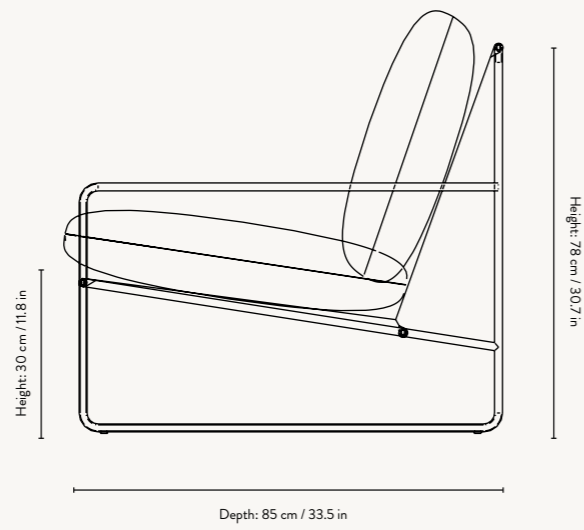

DESERT 1-SEATER

DESERT SOFA 2-SEATER

DESERT SOFA 3-SEATER

1104265433
Black - Dolce - Dark Sand

1104265434
Black - Dolce - Dark Sand

DESERT 1-SEATER

Size: H: 78 x W: 79 x D: 85 cm
H: 30.7 x W: 31.1 x D: 33.5 in
Material: Frame: Electroplated steel with powder-coating.
Seat: 70% vinyl and 30% polyester mesh fabric. Inner cushion: Polyester wadding and polyurethane foam. Cover: 60% polypropylene and 40% polyester, 40% of the finished fabric is made of recycled fibers
Care: Covers and inner cushions: 30°C gentle wash.
Frame: Wipe with a damp cloth
Info: Suitable for outdoor use. The electroplating makes the steel resistant to rust. Water resistant inner cushions. Stain resistant cushion covers. Height of front crossbar: 30 cm / 11.8 in. Registered design
Country: Italy
Net. weight: 9 kg
Packsizes: 1

DESERT SOFA 2-SEATER

Size: H: 78 x W: 156 x D: 85 cm
H: 30.7 x W: 61.4 x D: 33.5 in
Material: Frame: Electroplated steel with powder-coating.
Seat: 70% vinyl and 30% polyester mesh fabric. Inner cushion: Polyester wadding and polyurethane foam. Cover: 60% polypropylene and 40% polyester, 40% of the finished fabric is made of recycled fibers
Care: Covers and inner cushions: 30°C gentle wash.
Frame: Wipe with a damp cloth
Info: Suitable for outdoor use. The electroplating makes the steel resistant to rust. Water resistant inner cushions. Stain resistant cushion covers. Height of front crossbar: 30 cm / 11.8 in. Registered design
Country: Italy
Net. weight: 14 kg
Packsizes: 1