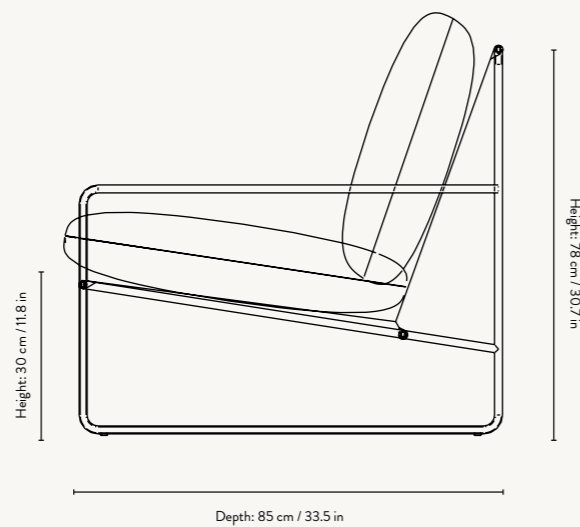

DESERT 1-SEATER

DESERT SOFA 2-SEATER

DESERT SOFA 3-SEATER

1104265433
Black - Dolce - Dark Sand

1104265434
Black - Dolce - Dark Sand

DESERT 1-SEATER

Size: H: 78 x W: 79 x D: 85 cm
H: 30.7 x W: 31.1 x D: 33.5 in
Material: Frame: Electroplated steel with powder-coating.
Seat: 70% vinyl and 30% polyester mesh fabric. Inner cushion: Polyester wadding and polyurethane foam. Cover: 60% polypropylene and 40% polyester, 40% of the finished fabric is made of recycled fibers
Care: Covers and inner cushions: 30°C gentle wash.
Frame: Wipe with a damp cloth
Info: Suitable for outdoor use. The electroplating makes the steel resistant to rust. Water resistant inner cushions. Stain resistant cushion covers. Height of front crossbar: 30 cm / 11.8 in. Registered design
Country: Italy
Net. weight: 9 kg
Packsizes: 1

DESERT SOFA 2-SEATER

Size: H: 78 x W: 156 x D: 85 cm
H: 30.7 x W: 61.4 x D: 33.5 in
Material: Frame: Electroplated steel with powder-coating.
Seat: 70% vinyl and 30% polyester mesh fabric. Inner cushion: Polyester wadding and polyurethane foam. Cover: 60% polypropylene and 40% polyester, 40% of the finished fabric is made of recycled fibers
Care: Covers and inner cushions: 30°C gentle wash.
Frame: Wipe with a damp cloth
Info: Suitable for outdoor use. The electroplating makes the steel resistant to rust. Water resistant inner cushions. Stain resistant cushion covers. Height of front crossbar: 30 cm / 11.8 in. Registered design
Country: Italy
Net. weight: 14 kg
Packsizes: 1