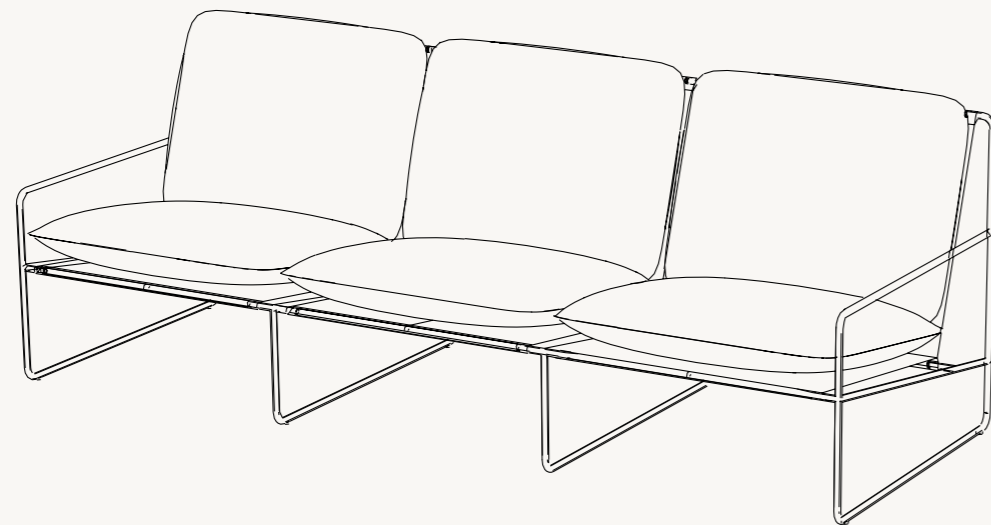

DESERT 1-SEATER

DESERT SOFA 2-SEATER

DESERT SOFA 3-SEATER

1104265433
Black - Dolce - Dark Sand

1104265434
Black - Dolce - Dark Sand

DESERT 1-SEATER

Size: H: 78 x W: 79 x D: 85 cm
H: 30.7 x W: 31.1 x D: 33.5 in
Material: Frame: Electroplated steel with powder-coating.
Seat: 70% vinyl and 30% polyester mesh fabric. Inner cushion: Polyester wadding and polyurethane foam. Cover: 60% polypropylene and 40% polyester, 40% of the finished fabric is made of recycled fibers
Care: Covers and inner cushions: 30°C gentle wash.
Frame: Wipe with a damp cloth
Info: Suitable for outdoor use. The electroplating makes the steel resistant to rust. Water resistant inner cushions. Stain resistant cushion covers. Height of front crossbar: 30 cm / 11.8 in. Registered design
Country: Italy
Net. weight: 9 kg
Packsizes: 1

1104265435
Black - Dolce - Dark Sand

DESERT SOFA 3-SEATER

Size: H: 78 x W: 233 x D: 85 cm
H: 30.7 x W: 91.7 x D: 33.5 in
Material: Frame: Electroplated steel with powder-coating.
Seat: 70% vinyl and 30% polyester mesh fabric. Inner cushion: Polyester wadding and polyurethane foam. Cover: 60% polypropylene and 40% polyester, 40% of the finished fabric is made of recycled fibers
Care: Covers and inner cushions: 30°C gentle wash.
Frame: Wipe with a damp cloth
Info: Suitable for outdoor use. The electroplating makes the steel resistant to rust. Water resistant inner cushions. Stain resistant cushion covers. Height of front crossbar: 30 cm / 11.8 in. Registered design
Country: Italy
Net. weight: 20 kg
Packsizes: 1