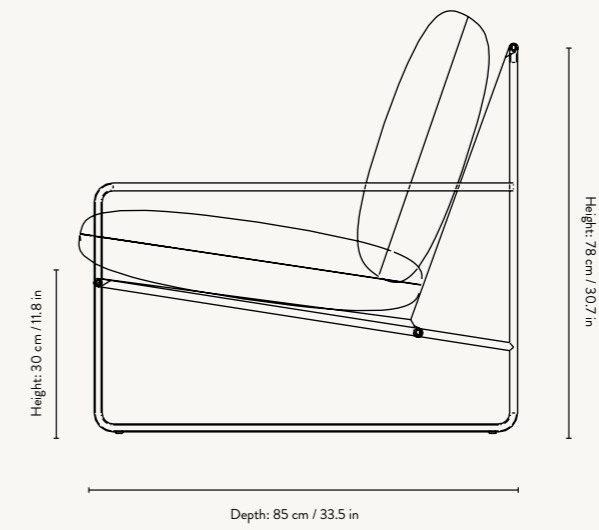

DESERT 1-SEATER

DESERT SOFA 2-SEATER

DESERT SOFA 3-SEATER

1104265433
Black - Dolce - Dark Sand

1104265434
Black - Dolce - Dark Sand

DESERT 1-SEATER

Size: H: 78 x W: 79 x D: 85 cm
H: 30.7 x W: 31.1 x D: 33.5 in
Material: Frame: Electroplated steel with powder-coating.
Seat: 70% vinyl and 30% polyester mesh fabric. Inner cushion: Polyester wadding and polyurethane foam. Cover: 60% polypropylene and 40% polyester, 40% of the finished fabric is made of recycled fibers
Care: Covers and inner cushions: 30°C gentle wash.
Frame: Wipe with a damp cloth
Info: Suitable for outdoor use. The electroplating makes the steel resistant to rust. Water resistant inner cushions. Stain resistant cushion covers. Height of front crossbar: 30 cm / 11.8 in. Registered design
Country: Italy
Net. weight: 9 kg
Packsizes: 1

DESERT SOFA 2-SEATER

Size: H: 78 x W: 156 x D: 85 cm
H: 30.7 x W: 61.4 x D: 33.5 in
Material: Frame: Electroplated steel with powder-coating.
Seat: 70% vinyl and 30% polyester mesh fabric. Inner cushion: Polyester wadding and polyurethane foam. Cover: 60% polypropylene and 40% polyester, 40% of the finished fabric is made of recycled fibers
Care: Covers and inner cushions: 30°C gentle wash.
Frame: Wipe with a damp cloth
Info: Suitable for outdoor use. The electroplating makes the steel resistant to rust. Water resistant inner cushions. Stain resistant cushion covers. Height of front crossbar: 30 cm / 11.8 in. Registered design
Country: Italy
Net. weight: 14 kg
Packsizes: 1