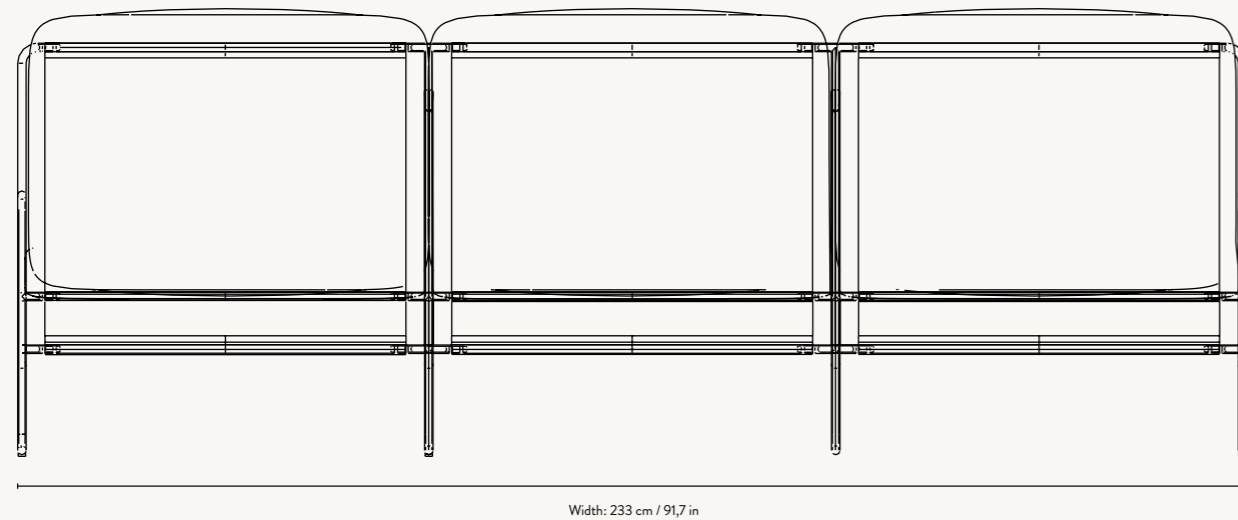

DESERT 1-SEATER

DESERT SOFA 2-SEATER

DESERT SOFA 3-SEATER

1104265433
Black - Dolce - Dark Sand

1104265434
Black - Dolce - Dark Sand

DESERT 1-SEATER

Size: H: 78 x W: 79 x D: 85 cm
H: 30.7 x W: 31.1 x D: 33.5 in
Material: Frame: Electroplated steel with powder-coating.
Seat: 70% vinyl and 30% polyester mesh fabric. Inner cushion: Polyester wadding and polyurethane foam. Cover: 60% polypropylene and 40% polyester, 40% of the finished fabric is made of recycled fibers
Care: Covers and inner cushions: 30°C gentle wash.
Frame: Wipe with a damp cloth
Info: Suitable for outdoor use. The electroplating makes the steel resistant to rust. Water resistant inner cushions. Stain resistant cushion covers. Height of front crossbar: 30 cm / 11.8 in. Registered design
Country: Italy
Net. weight: 9 kg
Packsizes: 1

DESERT SOFA 2-SEATER

Size: H: 78 x W: 156 x D: 85 cm
H: 30.7 x W: 61.4 x D: 33.5 in
Material: Frame: Electroplated steel with powder-coating.
Seat: 70% vinyl and 30% polyester mesh fabric. Inner cushion: Polyester wadding and polyurethane foam. Cover: 60% polypropylene and 40% polyester, 40% of the finished fabric is made of recycled fibers
Care: Covers and inner cushions: 30°C gentle wash.
Frame: Wipe with a damp cloth
Info: Suitable for outdoor use. The electroplating makes the steel resistant to rust. Water resistant inner cushions. Stain resistant cushion covers. Height of front crossbar: 30 cm / 11.8 in. Registered design
Country: Italy
Net. weight: 14 kg
Packsizes: 1