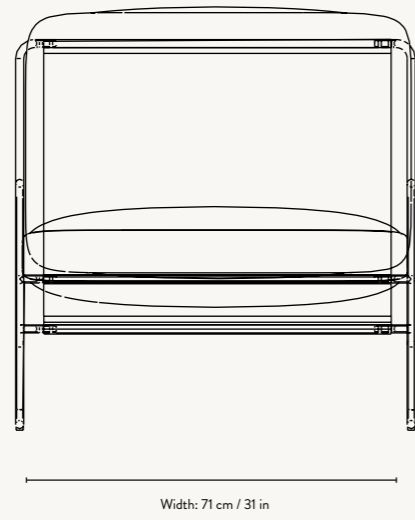

DESERT 1-SEATER

DESERT SOFA 2-SEATER

DESERT SOFA 3-SEATER

1104265433
Black - Dolce - Dark Sand

1104265434
Black - Dolce - Dark Sand

DESERT 1-SEATER

Size: H: 78 x W: 79 x D: 85 cm
H: 30.7 x W: 31.1 x D: 33.5 in
Material: Frame: Electroplated steel with powder-coating.
Seat: 70% vinyl and 30% polyester mesh fabric. Inner cushion: Polyester wadding and polyurethane foam. Cover: 60% polypropylene and 40% polyester, 40% of the finished fabric is made of recycled fibers
Care: Covers and inner cushions: 30°C gentle wash.
Frame: Wipe with a damp cloth
Info: Suitable for outdoor use. The electroplating makes the steel resistant to rust. Water resistant inner cushions. Stain resistant cushion covers. Height of front crossbar: 30 cm / 11.8 in. Registered design
Country: Italy
Net. weight: 9 kg
Packsizes: 1

DESERT SOFA 2-SEATER

Size: H: 78 x W: 156 x D: 85 cm
H: 30.7 x W: 61.4 x D: 33.5 in
Material: Frame: Electroplated steel with powder-coating.
Seat: 70% vinyl and 30% polyester mesh fabric. Inner cushion: Polyester wadding and polyurethane foam. Cover: 60% polypropylene and 40% polyester, 40% of the finished fabric is made of recycled fibers
Care: Covers and inner cushions: 30°C gentle wash.
Frame: Wipe with a damp cloth
Info: Suitable for outdoor use. The electroplating makes the steel resistant to rust. Water resistant inner cushions. Stain resistant cushion covers. Height of front crossbar: 30 cm / 11.8 in. Registered design
Country: Italy
Net. weight: 14 kg
Packsizes: 1