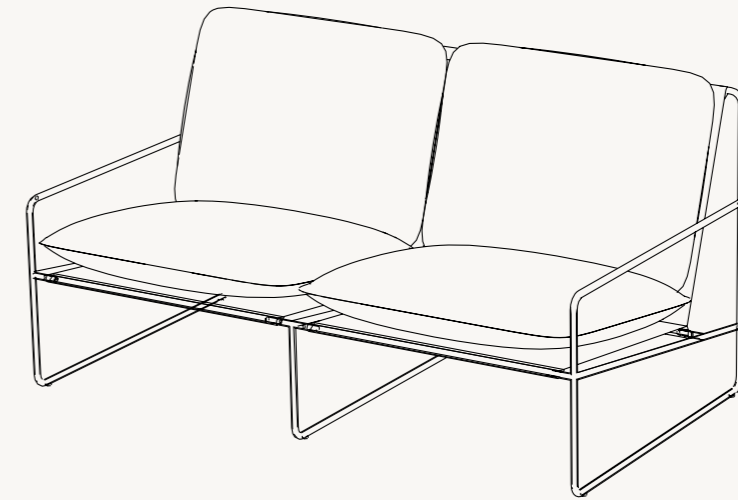

DESERT 1-SEATER

DESERT SOFA 2-SEATER

DESERT SOFA 3-SEATER

1104265433
Black - Dolce - Dark Sand

1104265434
Black - Dolce - Dark Sand

DESERT 1-SEATER

Size: H: 78 x W: 79 x D: 85 cm
H: 30.7 x W: 31.1 x D: 33.5 in
Material: Frame: Electroplated steel with powder-coating.
Seat: 70% vinyl and 30% polyester mesh fabric. Inner cushion: Polyester wadding and polyurethane foam. Cover: 60% polypropylene and 40% polyester, 40% of the finished fabric is made of recycled fibers
Care: Covers and inner cushions: 30°C gentle wash.
Frame: Wipe with a damp cloth
Info: Suitable for outdoor use. The electroplating makes the steel resistant to rust. Water resistant inner cushions. Stain resistant cushion covers. Height of front crossbar: 30 cm / 11.8 in. Registered design
Country: Italy
Net. weight: 9 kg
Packsizes: 1

1104265435
Black - Dolce - Dark Sand

DESERT SOFA 3-SEATER

Size: H: 78 x W: 233 x D: 85 cm
H: 30.7 x W: 91.7 x D: 33.5 in
Material: Frame: Electroplated steel with powder-coating.
Seat: 70% vinyl and 30% polyester mesh fabric. Inner cushion: Polyester wadding and polyurethane foam. Cover: 60% polypropylene and 40% polyester, 40% of the finished fabric is made of recycled fibers
Care: Covers and inner cushions: 30°C gentle wash.
Frame: Wipe with a damp cloth
Info: Suitable for outdoor use. The electroplating makes the steel resistant to rust. Water resistant inner cushions. Stain resistant cushion covers. Height of front crossbar: 30 cm / 11.8 in. Registered design
Country: Italy
Net. weight: 20 kg
Packsizes: 1