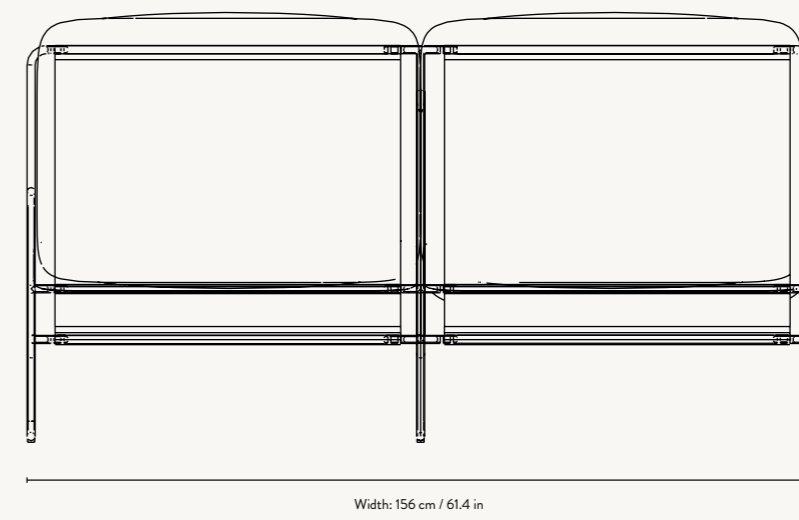

DESERT 1-SEATER

DESERT SOFA 2-SEATER

DESERT SOFA 3-SEATER

1104265433
Black - Dolce - Dark Sand

1104265434
Black - Dolce - Dark Sand

DESERT 1-SEATER

Size: H: 78 x W: 79 x D: 85 cm
H: 30.7 x W: 31.1 x D: 33.5 in
Material: Frame: Electroplated steel with powder-coating.
Seat: 70% vinyl and 30% polyester mesh fabric. Inner cushion: Polyester wadding and polyurethane foam. Cover: 60% polypropylene and 40% polyester, 40% of the finished fabric is made of recycled fibers
Care: Covers and inner cushions: 30°C gentle wash.
Frame: Wipe with a damp cloth
Info: Suitable for outdoor use. The electroplating makes the steel resistant to rust. Water resistant inner cushions. Stain resistant cushion covers. Height of front crossbar: 30 cm / 11.8 in. Registered design
Country: Italy
Net. weight: 9 kg
Packsizes: 1

DESERT SOFA 2-SEATER

Size: H: 78 x W: 156 x D: 85 cm
H: 30.7 x W: 61.4 x D: 33.5 in
Material: Frame: Electroplated steel with powder-coating.
Seat: 70% vinyl and 30% polyester mesh fabric. Inner cushion: Polyester wadding and polyurethane foam. Cover: 60% polypropylene and 40% polyester, 40% of the finished fabric is made of recycled fibers
Care: Covers and inner cushions: 30°C gentle wash.
Frame: Wipe with a damp cloth
Info: Suitable for outdoor use. The electroplating makes the steel resistant to rust. Water resistant inner cushions. Stain resistant cushion covers. Height of front crossbar: 30 cm / 11.8 in. Registered design
Country: Italy
Net. weight: 14 kg
Packsizes: 1