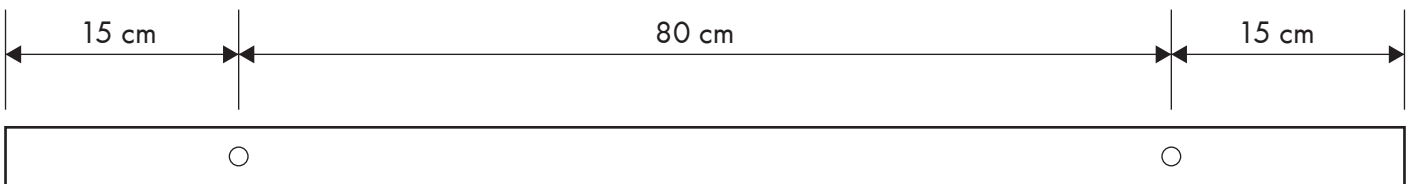

yunic

Floating Shelf 110 cm

Montage

Ø 8 mm

yunic

Floating Shelf 110 cm

Montage

yunic

Floating Shelf 110 cm

Montage

1.

2.

3.