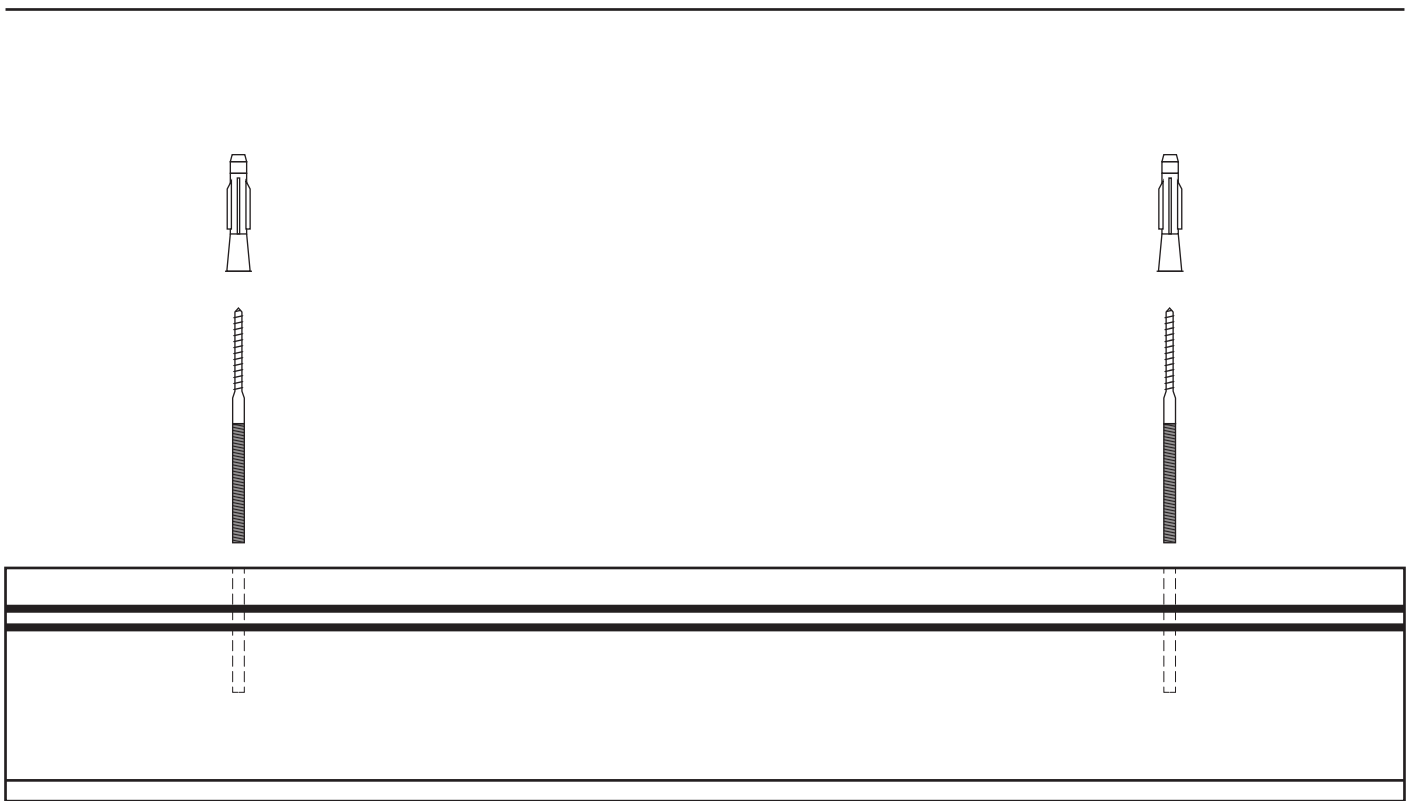

yunic

Floating Shelf 110 cm

Montage

Ø 8 mm

yunic

Floating Shelf 110 cm

Montage

yunic

Floating Shelf 110 cm

Montage

1.

2.

3.