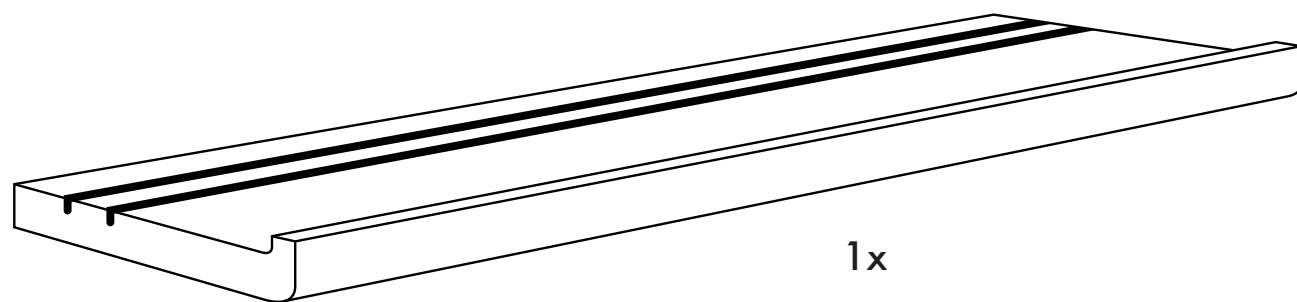

yunic

Floating Shelf 110 cm

Montage

Ø 8 mm

yunic

Floating Shelf 110 cm

Montage

yunic

Floating Shelf 110 cm

Montage

1.

2.

3.