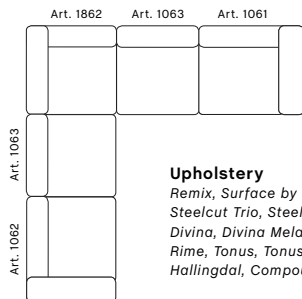

COMBINATIONS CORNER SOFA

Upholstery

Remix, Surface by HAY
Steelcut Trio, Steelcut, Hero
Divina, Divina Melange, Divina MD
Rime, Tonus, Tonus Meadow
Hallingdal, Compound, Canvas

W264,5 X D264,5 X H40/67