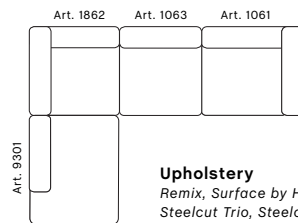

Upholstery

Remix, Surface by HAY
Steelcut Trio, Steelcut, Hero
Divina, Divina Melange, Divina MD
Rime, Tonus, Tonus Meadow
Hallingdal, Compound, Canvas

W264,5 X D225,5 X H40/67

HAY