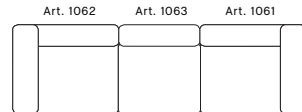

Upholstery

Remix, Surface by HAY
Steelcut Trio, Steelcut, Hero
Divina, Divina Melange, Divina MD
Rime, Tonus, Tonus Meadow
Hallingdal, Compound, Canvas

Leather, California

W268,5 X D95,5 X H40/67