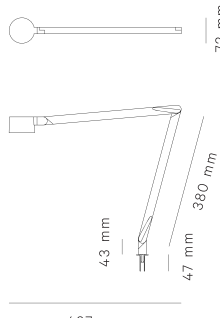

127B202 Colour: white
127B204 Colour: grey
127B205 Colour: black
127B208 Colour: red

127C202 Colour: white
127C204 Colour: grey
127C205 Colour: black
127C208 Colour: red

127P202 Colour: white
127P204 Colour: grey
127P205 Colour: black
127P208 Colour: red

127BR202 Colour: white
127BR204 Colour: grey
127BR205 Colour: black
127BR208 Colour: red

ARTICLE NO.