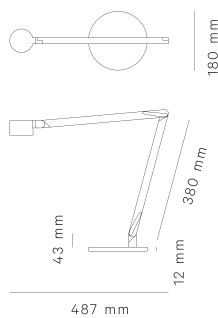

127B202 Colour: white
127B204 Colour: grey
127B205 Colour: black
127B208 Colour: red

127C202 Colour: white
127C204 Colour: grey
127C205 Colour: black
127C208 Colour: red

127P202 Colour: white
127P204 Colour: grey
127P205 Colour: black
127P208 Colour: red

127BR202 Colour: white
127BR204 Colour: grey
127BR205 Colour: black
127BR208 Colour: red

ARTICLE NO.