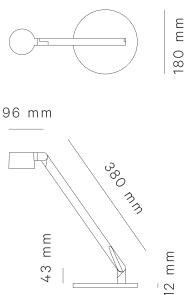

MODELS

Winkel w127b1

Winkel w127c1

Winkel w127p1

Winkel w127br1

127B102 Colour: white
127B104 Colour: grey
127B105 Colour: black
127B108 Colour: red

127C102 Colour: white
127C104 Colour: grey
127C105 Colour: black
127C108 Colour: red

127P102 Colour: white
127P104 Colour: grey
127P105 Colour: black
127P108 Colour: red

127BR102 Colour: white
127BR104 Colour: grey
127BR105 Colour: black
127BR108 Colour: red

ARTICLE NO.

Winkel w127b2

Winkel w127c2

Winkel w127p2

Winkel w127br2

127B202 Colour: white
127B204 Colour: grey
127B205 Colour: black
127B208 Colour: red

127C202 Colour: white
127C204 Colour: grey
127C205 Colour: black
127C208 Colour: red

127P202 Colour: white
127P204 Colour: grey
127P205 Colour: black
127P208 Colour: red

127BR202 Colour: white
127BR204 Colour: grey
127BR205 Colour: black
127BR208 Colour: red

ARTICLE NO.