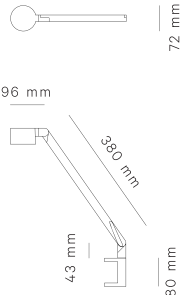

MODELS

Winkel w127b1

Winkel w127c1

Winkel w127p1

Winkel w127br1

127B102 Colour: white
127B104 Colour: grey
127B105 Colour: black
127B108 Colour: red

127C102 Colour: white
127C104 Colour: grey
127C105 Colour: black
127C108 Colour: red

127P102 Colour: white
127P104 Colour: grey
127P105 Colour: black
127P108 Colour: red

127BR102 Colour: white
127BR104 Colour: grey
127BR105 Colour: black
127BR108 Colour: red

ARTICLE NO.

Winkel w127b2

Winkel w127c2

Winkel w127p2

Winkel w127br2

127B202 Colour: white
127B204 Colour: grey
127B205 Colour: black
127B208 Colour: red

127C202 Colour: white
127C204 Colour: grey
127C205 Colour: black
127C208 Colour: red

127P202 Colour: white
127P204 Colour: grey
127P205 Colour: black
127P208 Colour: red

127BR202 Colour: white
127BR204 Colour: grey
127BR205 Colour: black
127BR208 Colour: red

ARTICLE NO.