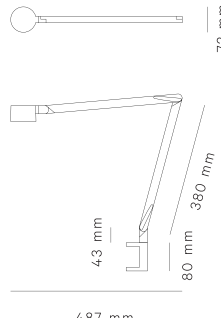

127B202 Colour: white
127B204 Colour: grey
127B205 Colour: black
127B208 Colour: red

127C202 Colour: white
127C204 Colour: grey
127C205 Colour: black
127C208 Colour: red

127P202 Colour: white
127P204 Colour: grey
127P205 Colour: black
127P208 Colour: red

127BR202 Colour: white
127BR204 Colour: grey
127BR205 Colour: black
127BR208 Colour: red

ARTICLE NO.