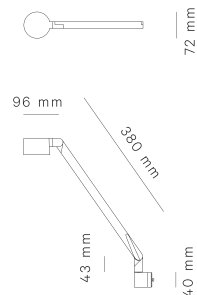

MODELS

Winkel w127b1

Winkel w127c1

Winkel w127p1

Winkel w127br1

127B102 Colour: white
127B104 Colour: grey
127B105 Colour: black
127B108 Colour: red

127C102 Colour: white
127C104 Colour: grey
127C105 Colour: black
127C108 Colour: red

127P102 Colour: white
127P104 Colour: grey
127P105 Colour: black
127P108 Colour: red

127BR102 Colour: white
127BR104 Colour: grey
127BR105 Colour: black
127BR108 Colour: red

ARTICLE NO.

Winkel w127b2

Winkel w127c2

Winkel w127p2

Winkel w127br2

127B202 Colour: white
127B204 Colour: grey
127B205 Colour: black
127B208 Colour: red

127C202 Colour: white
127C204 Colour: grey
127C205 Colour: black
127C208 Colour: red

127P202 Colour: white
127P204 Colour: grey
127P205 Colour: black
127P208 Colour: red

127BR202 Colour: white
127BR204 Colour: grey
127BR205 Colour: black
127BR208 Colour: red

ARTICLE NO.