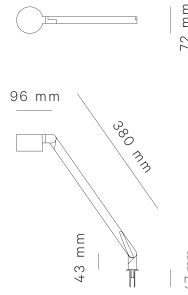

MODELS

Winkel w127b1

Winkel w127c1

Winkel w127p1

Winkel w127br1

127B102 Colour: white
127B104 Colour: grey
127B105 Colour: black
127B108 Colour: red

127C102 Colour: white
127C104 Colour: grey
127C105 Colour: black
127C108 Colour: red

127P102 Colour: white
127P104 Colour: grey
127P105 Colour: black
127P108 Colour: red

127BR102 Colour: white
127BR104 Colour: grey
127BR105 Colour: black
127BR108 Colour: red

ARTICLE NO.

Winkel w127b2

Winkel w127c2

Winkel w127p2

Winkel w127br2

127B202 Colour: white
127B204 Colour: grey
127B205 Colour: black
127B208 Colour: red

127C202 Colour: white
127C204 Colour: grey
127C205 Colour: black
127C208 Colour: red

127P202 Colour: white
127P204 Colour: grey
127P205 Colour: black
127P208 Colour: red

127BR202 Colour: white
127BR204 Colour: grey
127BR205 Colour: black
127BR208 Colour: red

ARTICLE NO.