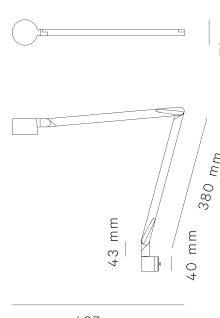

127B202 Colour: white
127B204 Colour: grey
127B205 Colour: black
127B208 Colour: red

127C202 Colour: white
127C204 Colour: grey
127C205 Colour: black
127C208 Colour: red

127P202 Colour: white
127P204 Colour: grey
127P205 Colour: black
127P208 Colour: red

127BR202 Colour: white
127BR204 Colour: grey
127BR205 Colour: black
127BR208 Colour: red

ARTICLE NO.