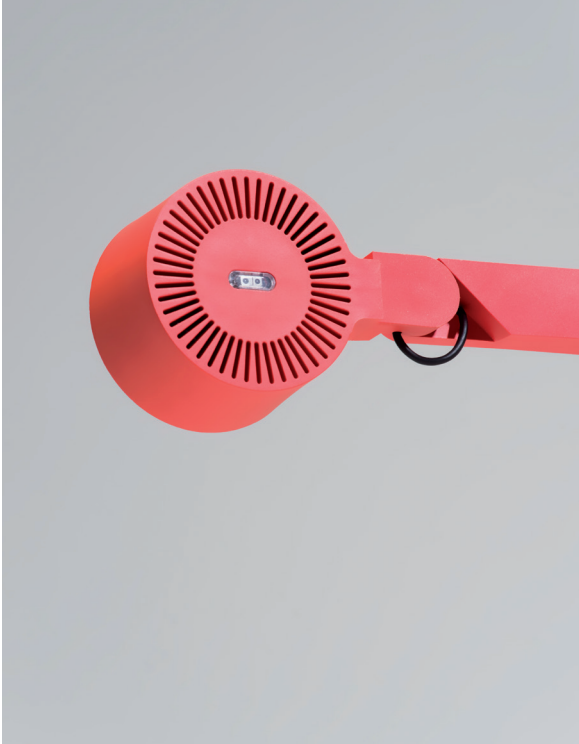

Winkel w127

### TECHNICAL INFORMATION:

Light source: 9 W LED  
 Light output: 1m/W 84  
 Colour temperature: 3,000 K  
 CRI: > 90  
 LED life-span: 50,000 h  
 LUMEN: 800  
 LUMEN/W: 89

### MATERIAL:

Winkel w127 is manufactured of solid fiberglass reinforced biopolyamide that is based on over 60 per cent renewable material derived from castor oil. Like any kind of thermoplastic it is recyclable.

### COLOURS:

white

grey

black

red