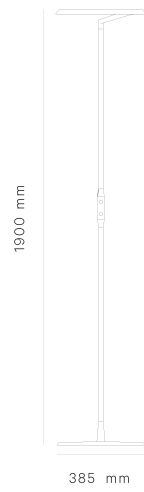

Claesson Koivisto Rune w126

DETAILS

TECHNICAL INFORMATION: Light source: 46 W + 28 W LED
 Light source included
 Colour temperature: 3.000 K
 CRI: > 85
 Lumen: 7.500
 Lumen / W: 100
 LED Life-time: 50.000 h

MICRO-CONNECTORS:  Claesson Koivisto Rune w126 features a clever system of micro-connectors which allow the lamp to be easily assembled from flat pack.

PACKAGING:	Claesson Koivisto Rune w126f1	Claesson Koivisto Rune w126f2	Claesson Koivisto Rune w126p1	Claesson Koivisto Rune w126p2
Weight:	8,5 kg	8,5 kg	8,5 kg	8,5 kg
Length:	92 cm	92 cm	92 cm	92 cm
Width:	48 cm	48 cm	48 cm	48 cm
Height:	16 cm	16 cm	16 cm	16 cm
Volume:	0,706 m3	0,706 m3	0,706 m3	0,706 m3

COLOURS:

white

grey

orange

DETAILS

FLOOR LAMP
SMALL

FLOOR LAMP
LARGE

TABLE LAMP PIN
SMALL

TABLE LAMP PIN
LARGE

Claesson Koivisto Rune w126f1

Claesson Koivisto Rune w126f2

Claesson Koivisto Rune w126p1

Claesson Koivisto Rune w126p2

ARTICLE NO.

126F102 Colour: white
126F104 Colour: grey
126F109 Colour: orange