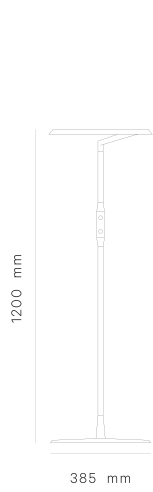

Claesson Koivisto Rune w126

DETAILS

TECHNICAL INFORMATION: Light source: 46 W + 28 W LED
 Light source included
 Colour temperature: 3.000 K
 CRI: > 85
 Lumen: 7.500
 Lumen / W: 100
 LED Life-time: 50.000 h

MICRO-CONNECTORS:  Claesson Koivisto Rune w126 features a clever system of micro-connectors which allow the lamp to be easily assembled from flat pack.

PACKAGING:	Claesson Koivisto Rune w126f1	Claesson Koivisto Rune w126f2	Claesson Koivisto Rune w126p1	Claesson Koivisto Rune w126p2
Weight:	8,5 kg	8,5 kg	8,5 kg	8,5 kg
Length:	92 cm	92 cm	92 cm	92 cm
Width:	48 cm	48 cm	48 cm	48 cm
Height:	16 cm	16 cm	16 cm	16 cm
Volume:	0,706 m3	0,706 m3	0,706 m3	0,706 m3

COLOURS:

white

grey

orange

DETAILS

FLOOR LAMP
SMALL

FLOOR LAMP
LARGE

TABLE LAMP PIN
SMALL

TABLE LAMP PIN
LARGE

Claesson Koivisto Rune w126f1

Claesson Koivisto Rune w126f2

Claesson Koivisto Rune w126p1

Claesson Koivisto Rune w126p2

ARTICLE NO.

126F102 Colour: white
126F104 Colour: grey
126F109 Colour: orange