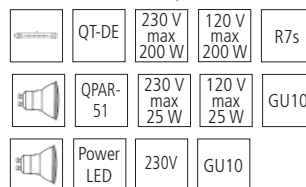

Form has been reduced to the pure essentials for a sense of simplicity that blends beautifully with the surrounding architecture. Equipped with a newly developed reflector system that casts light deep in the room. Internal light shield available upon request.

All BRIGG are available as special US versions. Please ask factory for details.

MINI BRIGG

MINI BRIGG ist in einseitig (1) oder zweiseitig (2) abstrahlender Ausführung erhältlich, bestückt mit einem Halopin Leuchtmittel.

MINI BRIGG is available with light-distribution in one (1) or two (2) directions.

MIDI BRIGG

Einflammig (1) oder zweiflammig (2) abstrahlend. Bei der zweiflammigen Ausführung sind die Leuchtmittel getrennt schaltbar. Die Hochvolt-Halogenröhre liegt axial im Reflektor.

Light distribution in one (1) or two (2) directions. Each lamp can be controlled individually.

SMALL BRIGG

SMALL BRIGG ist in einseitig (1) oder zweiseitig (2) abstrahlender Ausführung erhältlich, bestückt mit einem Leuchtmittel QT-DE.

SMALL BRIGG is available with light-distribution in one (1) or two (2) directions.

MINI BRIGG 1

Leuchtmittel / Lamps

MIDI BRIGG 1

Leuchtmittel / Lamps

SMALL BRIGG 1

Leuchtmittel / Lamps

MINI BRIGG 2

Leuchtmittel / Lamps

MIDI BRIGG 2

Leuchtmittel / Lamps

SMALL BRIGG 2

Leuchtmittel / Lamps

Gehäusefarben / Housing colors