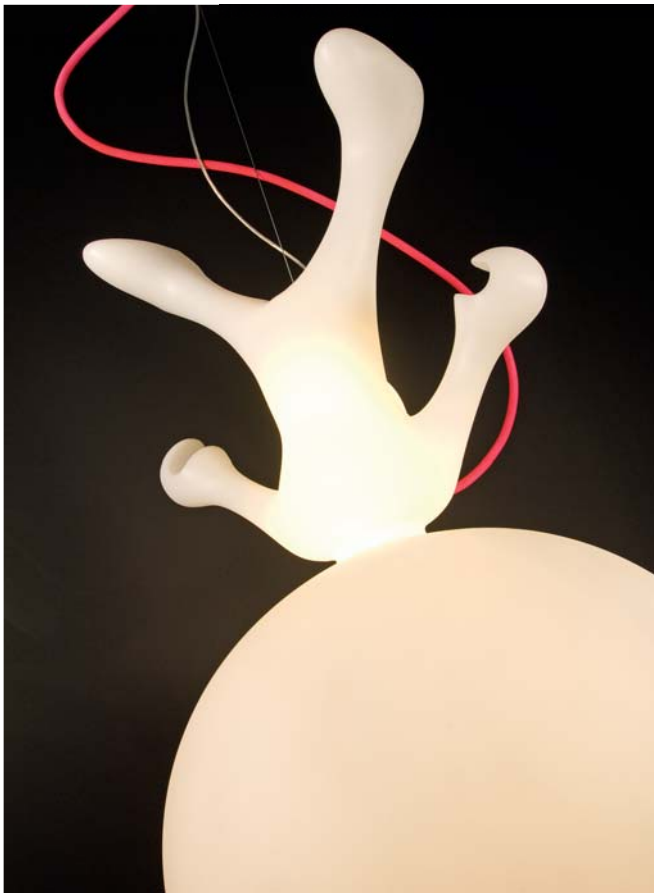

SPACEWALKER

design Constantin Wortmann for Dark

SPACEWALKER FLOOR

SPACEWALKER

SPACEWALKER FLOOR

3x 21 W / G5
3x 39 W / G5

STANDARD COLOURS

Body