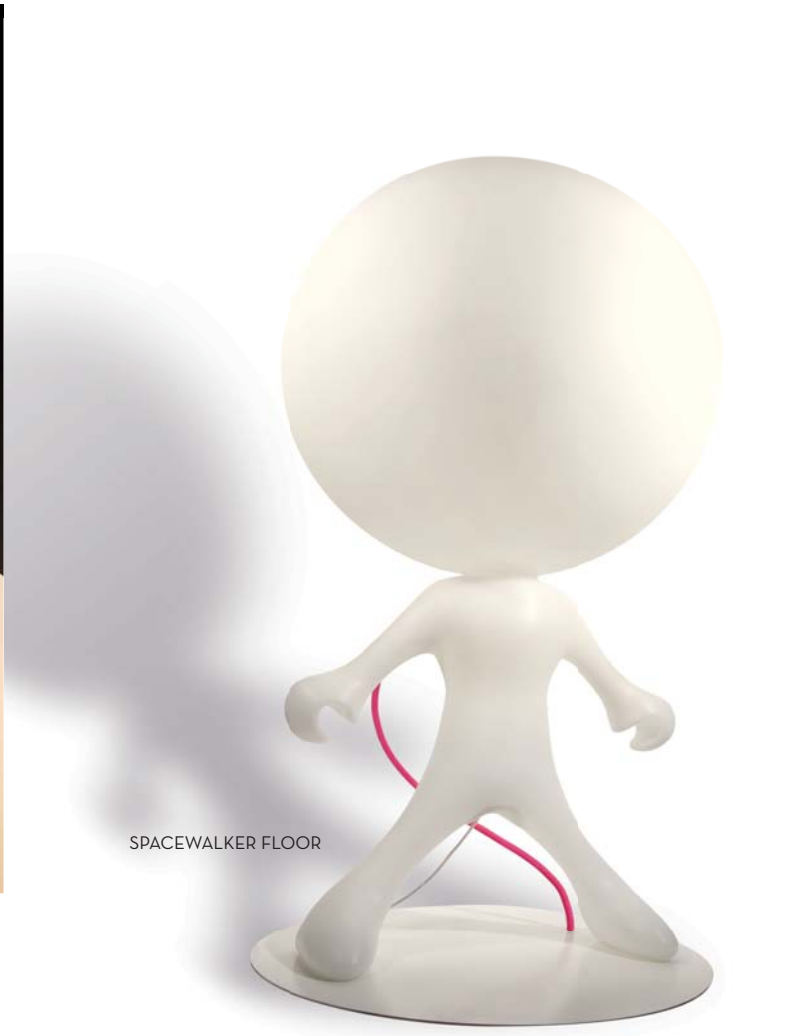

SPACEWALKER

design Constantin Wortmann for Dark

SPACEWALKER FLOOR

SPACEWALKER

SPACEWALKER FLOOR

3x 21 W / G5
3x 39 W / G5

STANDARD COLOURS

Body