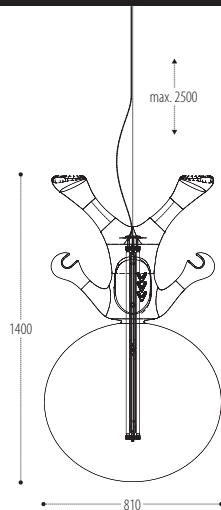

SPACEWALKER

design Constantin Wortmann for Dark

SPACEWALKER FLOOR

SPACEWALKER

SPACEWALKER FLOOR

3x 21 W / G5
3x 39 W / G5

STANDARD COLOURS

Body