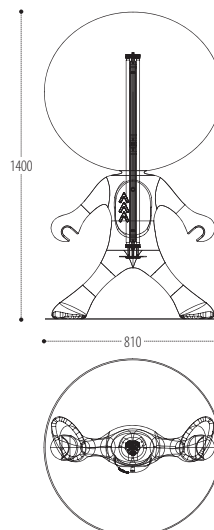

SPACEWALKER

design Constantin Wortmann for Dark

SPACEWALKER FLOOR

SPACEWALKER

SPACEWALKER FLOOR

3x 21 W / G5
3x 39 W / G5

STANDARD COLOURS

Body